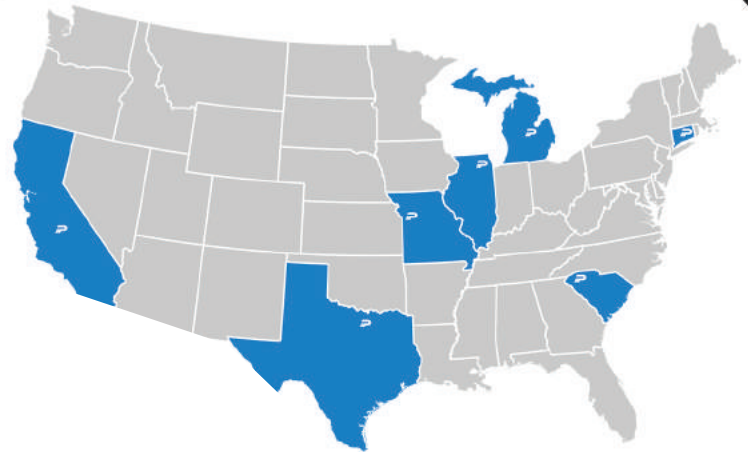

**DYNAMIC CUSTOMER
&
TECHNICAL SUPPORT**

**WAREHOUSES NATIONWIDE
7 STOCKING LOCATIONS**

PEMS
PRECISION ELECTRIC MOTOR SALES

Home / Tools / Fasco D701 Direct Drive Motor

Part Name: D701
Catalog # D701
Weight: 16
Brand: Fasco
Download: D701 Data Pack
Get Pricing
Select Warehouse Before

**INFORMATIVE
USER FRIENDLY
E-COMMERCE
WEBSITE**

**VAST
PRODUCT
SCOPE**