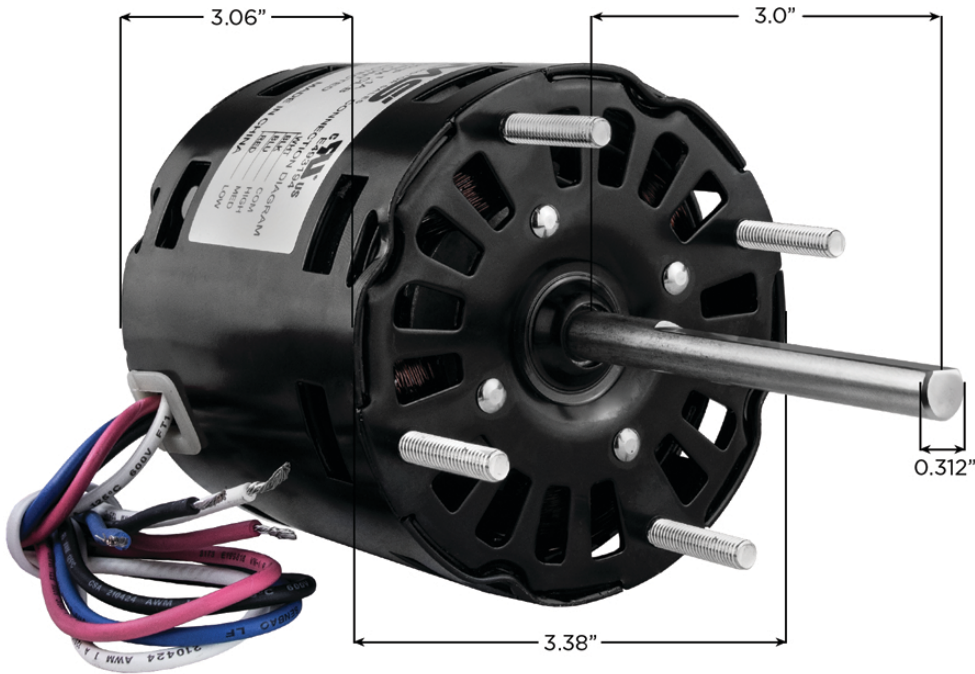

313224A

- 1/30 HP
- 115 Volt
- CCWSE
- 1.10 AMPS
- 1550/1300/1050 RPM
- Sleeve Bearing
- Open Enclosure
- Thermally Protected

Replaces: 300453, 7163-2491,
300118, 7163-5375, 300452,
8264110430, 313224

315039A

- 115 Volt
- CWSE
- 0.16 AMPS
- 900 RPM
- Ball Bearing
- TEAO Enclosure
- PSC Design Motor
- Thermally Protected
- Replaces some shaded pole
open enclosure models

Replaces: 304920, 308017,
7173-1503, JA2M495, 315039