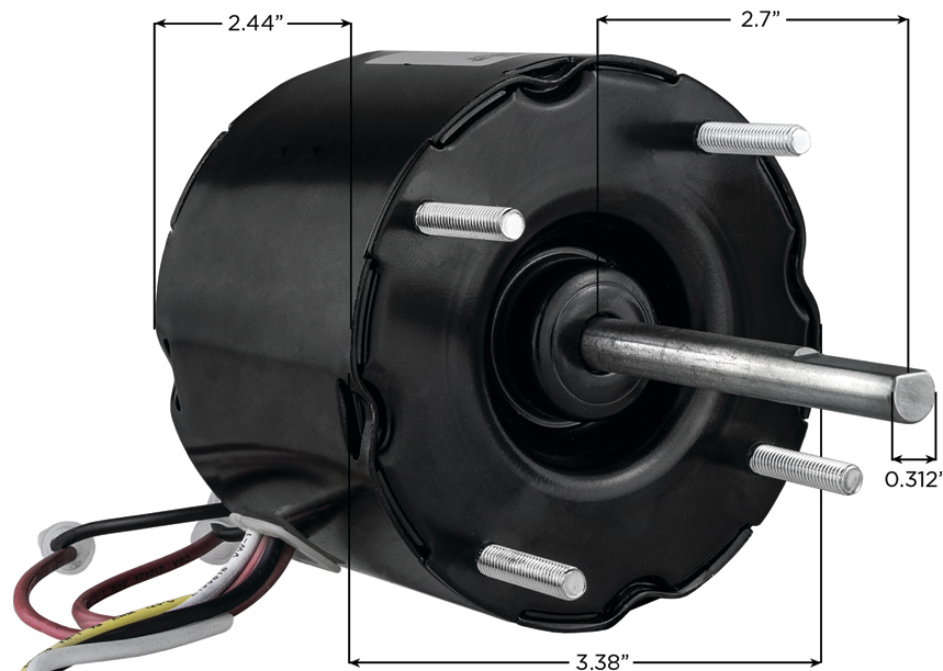

313224A

- 1/30 HP
- 115 Volt
- CCWSE
- 1.10 AMPS
- 1550/1300/1050 RPM
- Sleeve Bearing
- Open Enclosure
- Thermally Protected

Replaces: 300453, 7163-2491,
300118, 7163-5375, 300452,
8264110430, 313224

315039A

- 115 Volt
- CWSE
- 0.16 AMPS
- 900 RPM
- Ball Bearing
- TEAO Enclosure
- PSC Design Motor
- Thermally Protected
- Replaces some shaded pole
open enclosure models

Replaces: 304920, 308017,
7173-1503, JA2M495, 315039