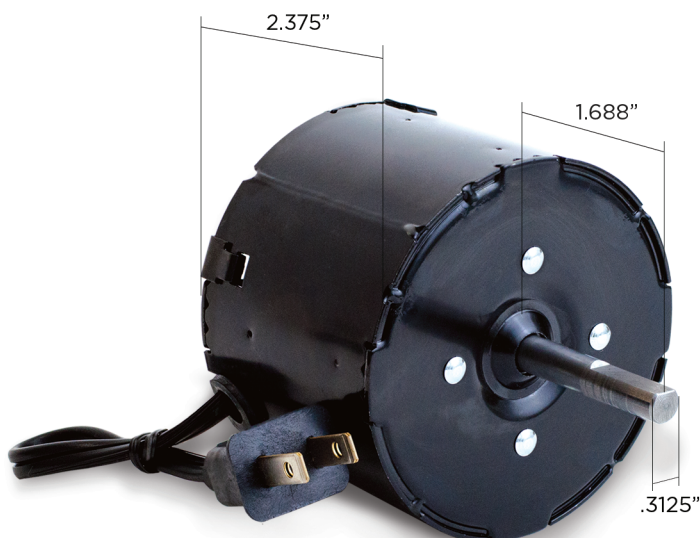

Two Stud Mount On Lead End

Two Stud Mount On Lead End

Stud Mount On Shaft End

P/N 26721A

- 115 Volt
- 0.76 AMPS
- CCWSE
- 1550RPM
- Thermally Protected

OEM direct replacement for NuTone 3080, 3082, 3400, 8310, V33, V84 ventilation fans

Replaces S26271SER, JA2M120

P/N 26754A

- 115 Volt
- 0.85 AMPS
- CCWSE
- 1550RPM
- Thermally Protected

OEM direct replacement for NuTone 810,811, 819, 848,850, 851(N), 8110, 8130, 8150, 8170, 8190, 8490, 8510, NF10, NF9 ventilation fans

Replaces S26754SER, JA2M121

P/N 99-08-0464A

- 115 Volt
- 0.80 AMPS
- CWSE
- 1550RPM
- Thermally Protected

OEM direct replacement for Broan 2C647, 2C647A ventilation fans

Replaces S99080464, JA2M434

CROSS REFERENCE CONTINUED ON BACK →