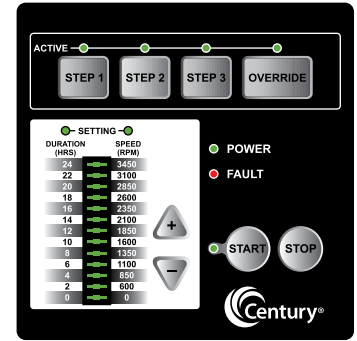

VGREEN® 085 VARIABLE SPEED MOTOR

PROGRAMMING FLEXIBILITY

The VGreen® 085 variable speed motor offers three variable speeds, programmable from 600 to 3450 RPM, allowing users to easily identify and set the appropriate speeds to minimize energy consumption and lower the overall cost of pool ownership, all while maintaining the proper pool environment. The programming flexibility offered by the VGreen 085 variable speed motor makes it possible for pool owners to easily identify and adjust speed and duration settings necessary to maintain their pools and to maximize energy savings.

WARRANTY PERIOD

All VGreen® variable speed motors are warranted against defects in materials and workmanship for a period of 18 months from the date of installation or 24 months from the date of manufacture, whichever comes first.

REPLACEMENT VERSATILITY

Available in square flange, C-face and through bolt configurations, the highly versatile VGreen® 085 variable speed motor can be utilized in pool pump applications up to .85 total horsepower. Installation on most pumps, regardless of manufacturer, is as simple as replacing a standard single speed motor. There is no additional wiring or plumbing required, thanks to the VGreen motor's integrated user interface. Equipped with digital inputs, the VGreen 085 variable speed motor is even compatible with third party pool automation systems.