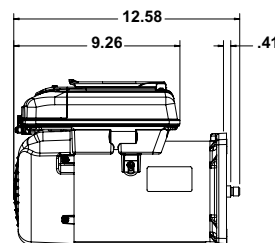

VGREEN
PRODUCT

VGREEN® 085 VARIABLE SPEED MOTOR

THE POWER BEHIND THE PUMP™

The Century® VGreen® 085 variable speed motor is a durable TEFC replacement motor designed to deliver premium energy savings from 40 percent to 80 percent versus a standard single speed motor.

REPLACE ANY MOTOR WITH A VGREEN 085 MOTOR

The VGreen 085 motor can replace any single speed motor without replacing the pump, turning any pool into a high-efficiency system that is better for the environment and lowers the cost of pool ownership.

VGREEN MOTOR EFFICIENCY

- Integrated user interface allows for easier and faster installation
- Durable TEFC construction with ECM technology delivers 40 to 80 percent energy savings versus a single speed motor

FEATURES

- Freeze Protection
- Ball Bearing
- 115 Volts
- TEFC
- Rotation: CCWPE
- Single Phase
- 50/60 Hz
- Full Variable Speed (600-3450 RPM)
- Max Output of 0.85 THP
- 303 Stainless Steel Shaft
- Class F Insulation
- 40°C Ambient
- UV and Rain-Proof Enclosure
- Digital Inputs for Third Party Automation
- VGreen 270 User Interface* Compatibility

*Sold separately

THP	RPM	VOLTS	AMPS**	SERVICE FACTOR	FLANGE	PERCENT ENERGY SAVINGS*	EXTERIOR COLOR	VGREEN® 085 MOTOR STOCK NUMBER
0.85 MAX	600-3450	115	0.4-10.0	1.0	SQUARE	80%	BLACK	ELV08SQ
0.85 MAX	600-3450	115	0.4-10.0	1.0	THR. BOLT	80%	BLACK	ELV08TB
0.85 MAX	600-3450	115	0.4-10.0	1.0	C-FACE	80%	BLACK	ELV08C