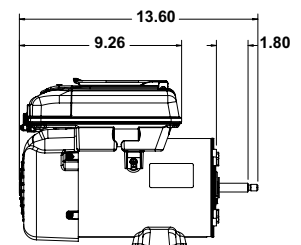

VGREEN
PRODUCT

VGREEN® 085 VARIABLE SPEED MOTOR

THE POWER BEHIND THE PUMP™

The Century® VGreen® 085 variable speed motor is a durable TEFC replacement motor designed to deliver premium energy savings from 40 percent to 80 percent versus a standard single speed motor.

REPLACE ANY MOTOR WITH A VGREEN 085 MOTOR

The VGreen 085 motor can replace any single speed motor without replacing the pump, turning any pool into a high-efficiency system that is better for the environment and lowers the cost of pool ownership.

VGREEN MOTOR EFFICIENCY

- Integrated user interface allows for easier and faster installation
- Durable TEFC construction with ECM technology delivers 40 to 80 percent energy savings versus a single speed motor

FEATURES

- Freeze Protection
- Ball Bearing
- 115 Volts
- TEFC
- Rotation: CCWPE
- Single Phase
- 50/60 Hz
- Full Variable Speed (600-3450 RPM)
- Max Output of 0.85 THP
- 303 Stainless Steel Shaft
- Class F Insulation
- 40°C Ambient
- UV and Rain-Proof Enclosure
- Digital Inputs for Third Party Automation
- VGreen 270 User Interface* Compatibility

*Sold separately

THP	RPM	VOLTS	AMPS**	SERVICE FACTOR	FLANGE	PERCENT ENERGY SAVINGS*	EXTERIOR COLOR	VGREEN® 085 MOTOR STOCK NUMBER
0.85 MAX	600-3450	115	0.4-10.0	1.0	SQUARE	80%	BLACK	ELV08SQ
0.85 MAX	600-3450	115	0.4-10.0	1.0	THR. BOLT	80%	BLACK	ELV08TB
0.85 MAX	600-3450	115	0.4-10.0	1.0	C-FACE	80%	BLACK	ELV08C