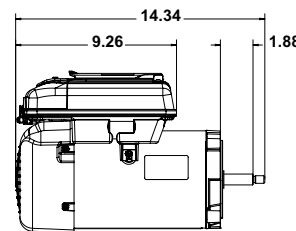

VGREEN
PRODUCT

VGREEN® 085 VARIABLE SPEED MOTOR

THE POWER BEHIND THE PUMP™

The Century® VGreen® 085 variable speed motor is a durable TEFC replacement motor designed to deliver premium energy savings from 40 percent to 80 percent versus a standard single speed motor.

REPLACE ANY MOTOR WITH A VGREEN 085 MOTOR

The VGreen 085 motor can replace any single speed motor without replacing the pump, turning any pool into a high-efficiency system that is better for the environment and lowers the cost of pool ownership.

VGREEN MOTOR EFFICIENCY

- Integrated user interface allows for easier and faster installation
- Durable TEFC construction with ECM technology delivers 40 to 80 percent energy savings versus a single speed motor

FEATURES

- Freeze Protection
- Ball Bearing
- 115 Volts
- TEFC
- Rotation: CCWPE
- Single Phase
- 50/60 Hz
- Full Variable Speed (600-3450 RPM)
- Max Output of 0.85 THP
- 303 Stainless Steel Shaft
- Class F Insulation
- 40°C Ambient
- UV and Rain-Proof Enclosure
- Digital Inputs for Third Party Automation
- VGreen 270 User Interface* Compatibility

*Sold separately

THP	RPM	VOLTS	AMPS**	SERVICE FACTOR	FLANGE	PERCENT ENERGY SAVINGS*	EXTERIOR COLOR	VGREEN® 085 MOTOR STOCK NUMBER
0.85 MAX	600-3450	115	0.4-10.0	1.0	SQUARE	80%	BLACK	ELV08SQ
0.85 MAX	600-3450	115	0.4-10.0	1.0	THR. BOLT	80%	BLACK	ELV08TB
0.85 MAX	600-3450	115	0.4-10.0	1.0	C-FACE	80%	BLACK	ELV08C