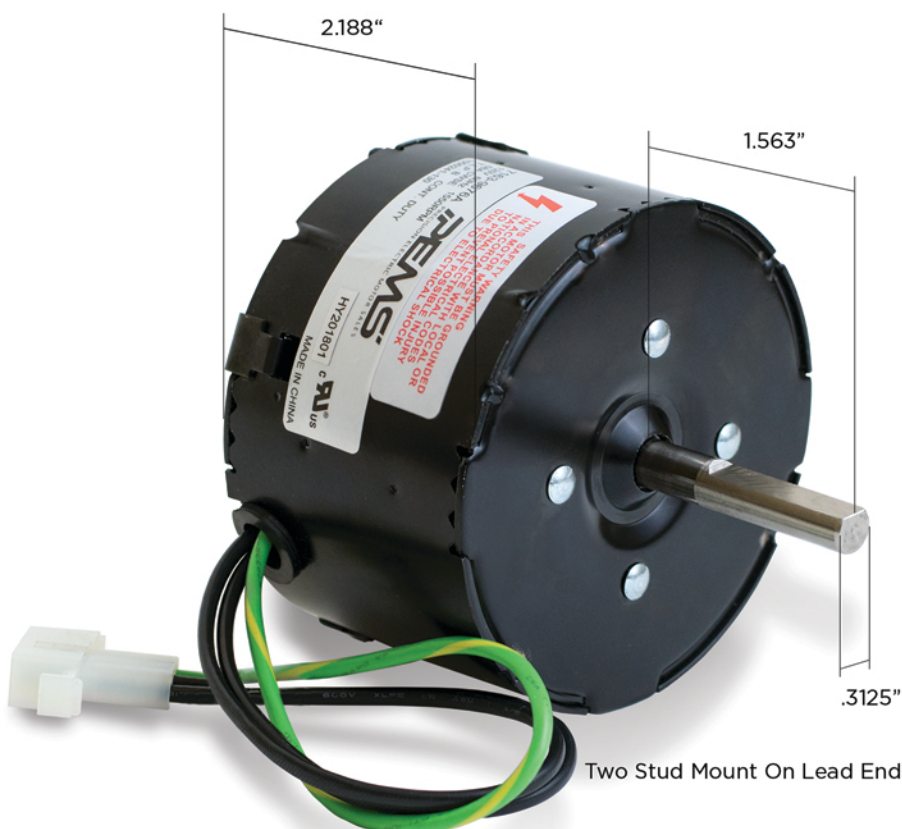

OEM Direct Replacements for MARLEY

7163-9763A

- 120 Volt
- .72 AMP
- CWSE
- 1500RPM
- Thermally Protected

OEM direct replacement for Marley 1001(F,BR) & 6100(L,RL) ventilation fans

Replaces 7163-9763

7163-9676A

- 120 Volt
- .58 AMP
- CWSE
- 1550RPM
- Thermally Protected

OEM direct replacement for Marley 661, 663, 668, 761, 763, 7681C ventilation fans

Replaces 7163-2593