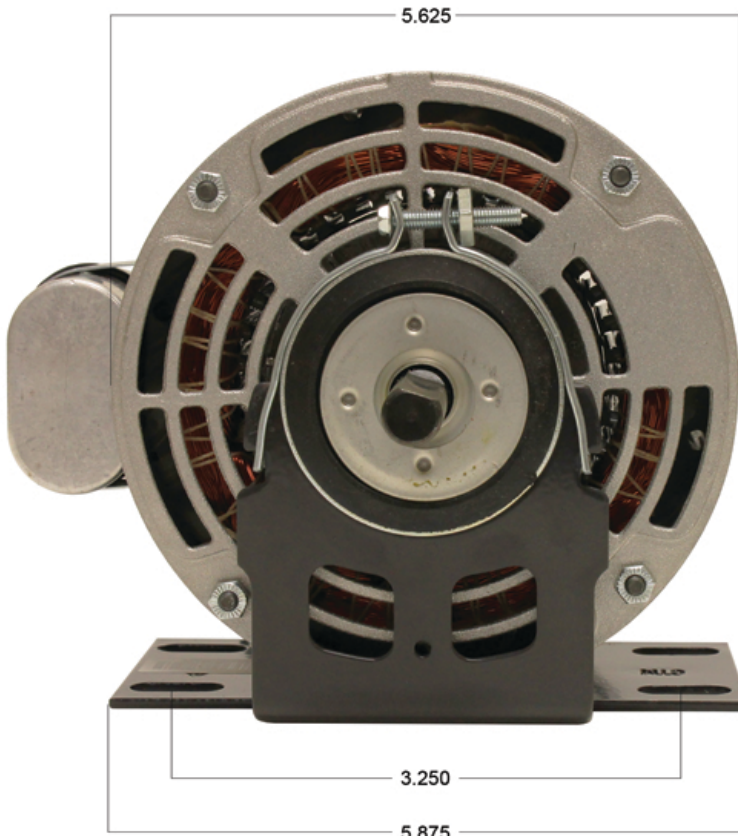

- 5 5/8" Diameter
- 1/4 HP
- 1075 RPM
- 115 Volt
- PSC (capacitor included)
- Reversible
- Cradle Base Mounted
- Open Air Over
- Special Wiring Connection Matches the OEM Motor

OEM replacement for some HUV, SWE, THP, TUV, and VUV Univent Heaters

CROSS REFERENCE

Replaces Trane X70370241010, MOT09584, GE 5KCP39MGB434X

Precision Electric Motor Sales

Phone | 800.234.5687

Fax | 888.234.5687

Speed change is accomplished through external control.

(Wiring enlarged for detail)