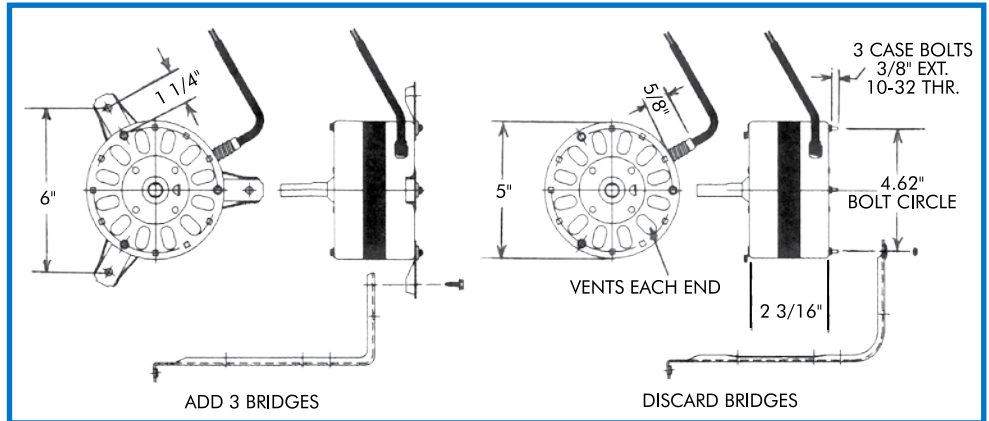

#F0510B2497
Lomanco

POWER VENT FAN MOTOR

1.21.15

120 VAC, 60 Hz., 1050 RPM, 3.4 AMPS, CWSE ROTATION,
CLASS B INSULATION, THERMALLY PROTECTED

****MODEL F0510B2497 W/ UNIVERSAL KIT, REPLACES LOMANCO MODELS A0416B2059 & A0510B2389****

UNIVERSAL KIT

MODEL # 14393
FAN BLADE FOR POWER VENT MOTOR
12" DIAMETER, 5 BLADE, 2 3/4" BLADE DEPTH,
1/2" BORE, AND CW ROTATION

WWW.PEMSMOTORS.COM

PRECISION ELECTRIC MOTOR SALES • OWOSSO, MICHIGAN • P: 800.234.5687 F: 888.234.5687