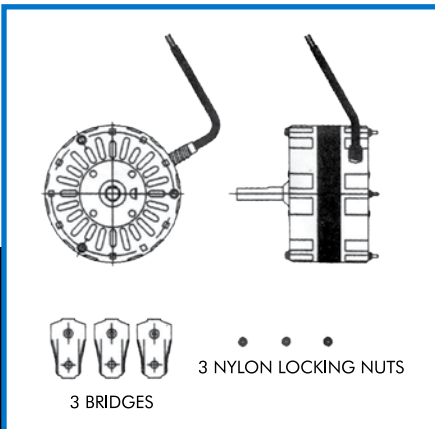

#F0510B2497
Lomanco

POWER VENT FAN MOTOR

1.21.15

120 VAC, 60 Hz., 1050 RPM, 3.4 AMPS, CWSE ROTATION,
CLASS B INSULATION, THERMALLY PROTECTED

****MODEL F0510B2497 W/ UNIVERSAL KIT, REPLACES LOMANCO MODELS A0416B2059 & A0510B2389****

UNIVERSAL KIT

MODEL # 14393
FAN BLADE FOR POWER VENT MOTOR
12" DIAMETER, 5 BLADE, 2 3/4" BLADE DEPTH,
1/2" BORE, AND CW ROTATION

WWW.PEMSMOTORS.COM

PRECISION ELECTRIC MOTOR SALES • OWOSSO, MICHIGAN • P: 800.234.5687 F: 888.234.5687