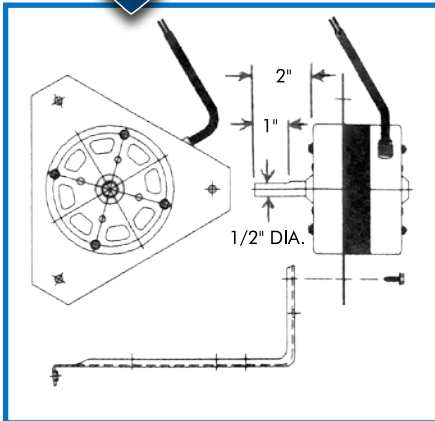

#F0510B2497
Lomanco

POWER VENT FAN MOTOR

1.21.15

120 VAC, 60 Hz., 1050 RPM, 3.4 AMPS, CWSE ROTATION,
CLASS B INSULATION, THERMALLY PROTECTED

****MODEL F0510B2497 W/ UNIVERSAL KIT, REPLACES LOMANCO MODELS A0416B2059 & A0510B2389****

UNIVERSAL KIT

MODEL # 14393
FAN BLADE FOR POWER VENT MOTOR
12" DIAMETER, 5 BLADE, 2 3/4" BLADE DEPTH,
1/2" BORE, AND CW ROTATION

WWW.PEMSMOTORS.COM

PRECISION ELECTRIC MOTOR SALES • OWOSSO, MICHIGAN • P: 800.234.5687 F: 888.234.5687